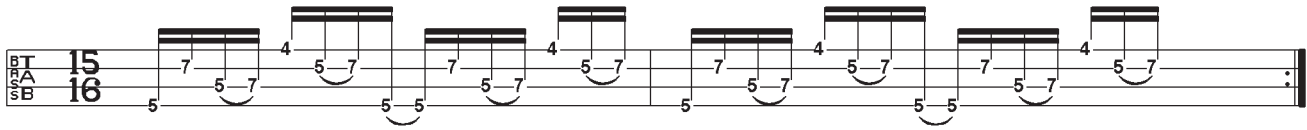

Slap Groove #9

T P THO P THOT P THO P THO T P THO P THOT P THO P THO

Notation Key:

- T = Thumb
- P = Pop
- HO = Hammer On
- PO = Pull Off
- MP = Muted Pop
- MT = Muted Thumb
- DT = Down Thumb
- UT = Up Thumb